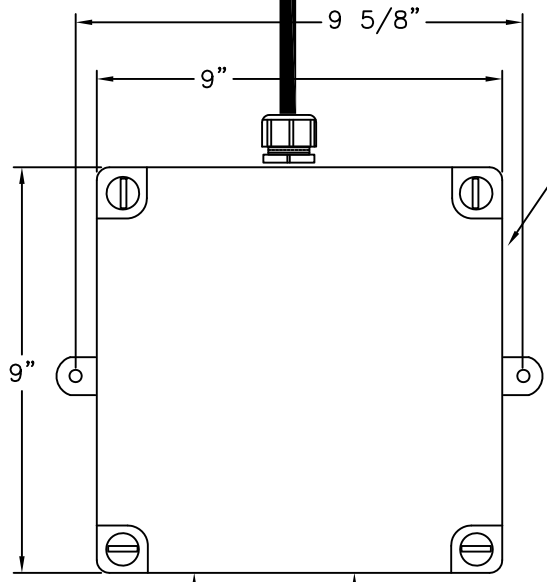

18/3 AWG
3 FT LONG

8X8X4 NEMA 4 PVC BOX

SPECIFICATIONS

INPUT VOLTAGE _____ 208/240 VAC 1PH, 50/60 HZ
 TEMPERATURE RANGE _____ -30°F to 220°F
 DIFFERENTIAL RANGE _____ 1°F to 30°F
 SWITCH ACTION _____ DPST CONTACTOR
 CONTROL AMBIENT TEMPERATURE
 OPERATING _____ -27°F to 140°F (29°C to 60°C)
 STORAGE _____ -40 to 176°F (-40°C to 80°C)
 ENCLOSURE _____ NEMA TYPE 4X OUTDOOR